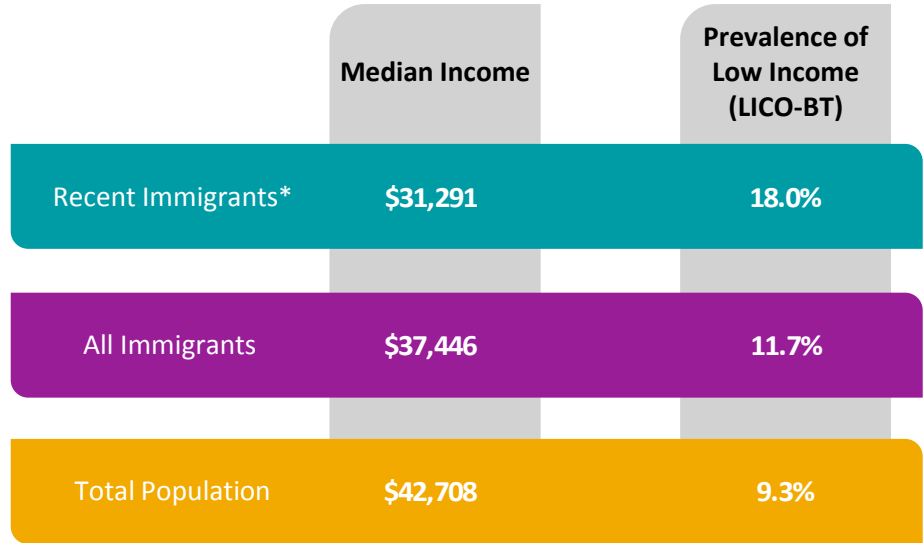

Immigrant Population in Alberta, 2016

Labour Force Participation

Income

Tenure

Housing Indicators

² Refers to dwellings that do not have enough bedrooms for the size and composition of the household. Also known as 'crowding'.

³ Refers to households that spend 30 per cent or more of their total income on shelter costs.