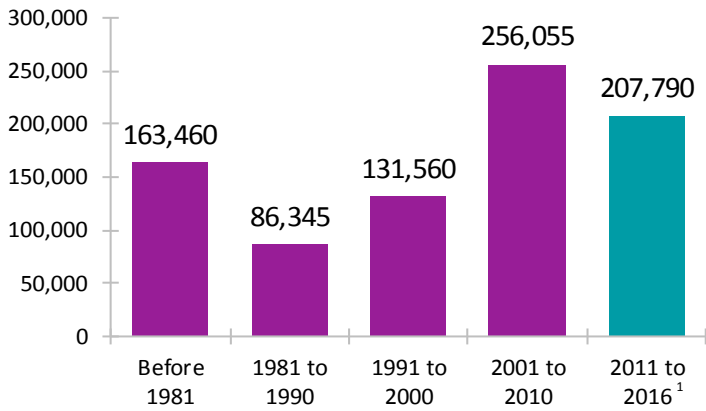

Immigrant Population in Alberta, 2016

In 2016, there were 845,215 immigrants in Alberta, representing 21% of the population.

Period of Immigration

¹ This is a time period of only five years.

Admission Category of Recent Immigrants*

Number of Non-Permanent Residents

70,155

Top Countries of Birth

Recent Immigrants*

All Immigrants

Unable to Speak English or French

Recent Immigrants*

7%