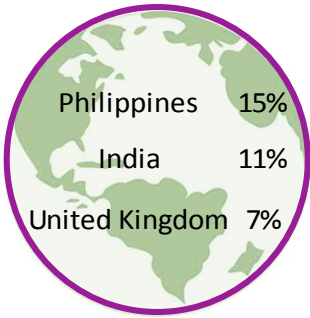

Immigrant Population in Alberta, 2016

In 2016, there were 845,215 immigrants in Alberta, representing 21% of the population.

Period of Immigration

¹ This is a time period of only five years.

Admission Category of Recent Immigrants*

Number of Non-Permanent Residents

70,155

Top Countries of Birth

Recent Immigrants*

All Immigrants

Unable to Speak English or French

Recent Immigrants*

7%

All Immigrants

5%

Top Home Languages (Not English or French)

Recent Immigrants*

All Immigrants

Highest Level of Education

No Certificate

Completed Post Secondary