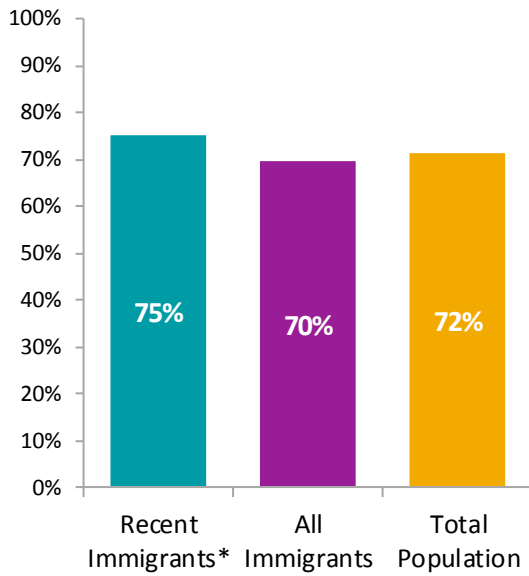

Immigrant Population in Alberta, 2016

In 2016, there were 845,215 immigrants in Alberta, representing 21% of the population.

Period of Immigration

¹ This is a time period of only five years.

Admission Category of Recent Immigrants*

Number of Non-Permanent Residents

70,155

Top Countries of Birth

Recent Immigrants*

All Immigrants

Unable to Speak English or French

Recent Immigrants*

7%

All Immigrants

5%

Top Home Languages (Not English or French)

Recent Immigrants*

All Immigrants

Highest Level of Education

No Certificate

Completed Post Secondary

Immigrant Population in Alberta, 2016

Labour Force Participation

Income

Tenure

Housing Indicators

² Refers to dwellings that do not have enough bedrooms for the size and composition of the household. Also known as 'crowding'.