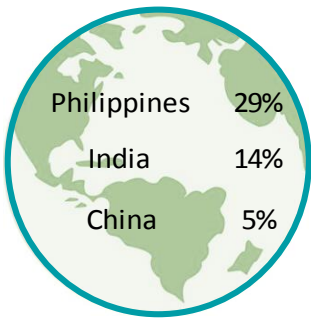

Immigrant Population in Alberta, 2016

In 2016, there were 845,215 immigrants in Alberta, representing 21% of the population.

Period of Immigration

¹ This is a time period of only five years.

Admission Category of Recent Immigrants*

Number of Non-Permanent Residents

70,155

Top Countries of Birth

Recent Immigrants*

All Immigrants

Unable to Speak English or French

Recent Immigrants*

7%