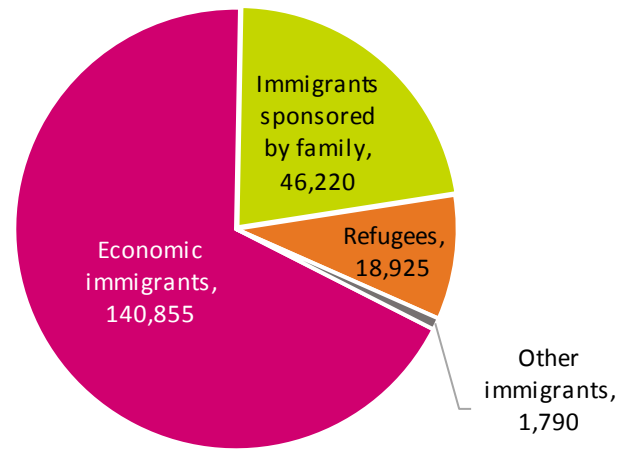

Immigrant Population in Alberta, 2016

In 2016, there were 845,215 immigrants in Alberta, representing 21% of the population.

Period of Immigration

¹ This is a time period of only five years.

Admission Category of Recent Immigrants*

Number of Non-Permanent Residents

70,155

Top Countries of Birth

Recent Immigrants*

All Immigrants

Unable to Speak English or French

Recent Immigrants*

7%