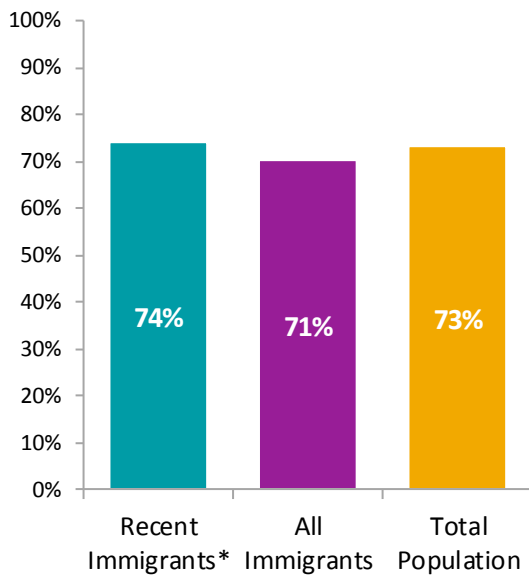

Immigrant Population in Calgary, 2016

In 2016, there were 404,700 immigrants in Calgary, representing 29% of the population.

Period of Immigration

¹ This is a time period of only five years.

Admission Category of Recent Immigrants*

Number of Non-Permanent Residents

27,165

Top Countries of Birth

Recent Immigrants*

All Immigrants

Unable to Speak English or French

Recent Immigrants*

7%

All Immigrants

6%

Top Home Languages (Not English or French)

Recent Immigrants*

All Immigrants

Highest Level of Education

No Certificate

Completed Post Secondary

* Recent immigrants arrived in Canada in the five-year period between 2011 and 2016. Data is for the geographic area of the Calgary Census Metropolitan Area.

Immigrant Population in Calgary, 2016

Labour Force Participation