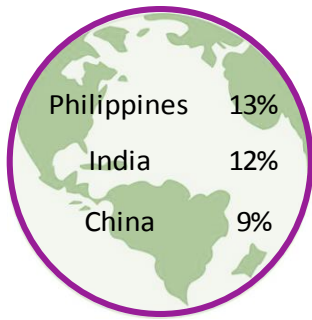

Immigrant Population in Calgary, 2016

In 2016, there were 404,700 immigrants in Calgary, representing 29% of the population.

Period of Immigration

¹ This is a time period of only five years.

Admission Category of Recent Immigrants*

Number of Non-Permanent Residents

27,165

Top Countries of Birth

Recent Immigrants*

All Immigrants

Unable to Speak English or French

Recent Immigrants*

7%

All Immigrants

6%

Top Home Languages (Not English or French)

Recent Immigrants*

All Immigrants

Highest Level of Education

No Certificate

Completed Post Secondary