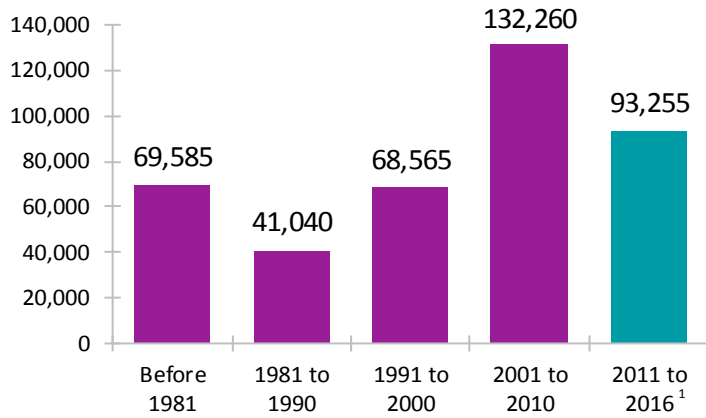

Immigrant Population in Calgary, 2016

In 2016, there were 404,700 immigrants in Calgary, representing 29% of the population.

Period of Immigration

¹ This is a time period of only five years.

Admission Category of Recent Immigrants*

Number of Non-Permanent Residents

27,165

Top Countries of Birth

Recent Immigrants*

All Immigrants

Unable to Speak English or French

Recent Immigrants*

7%