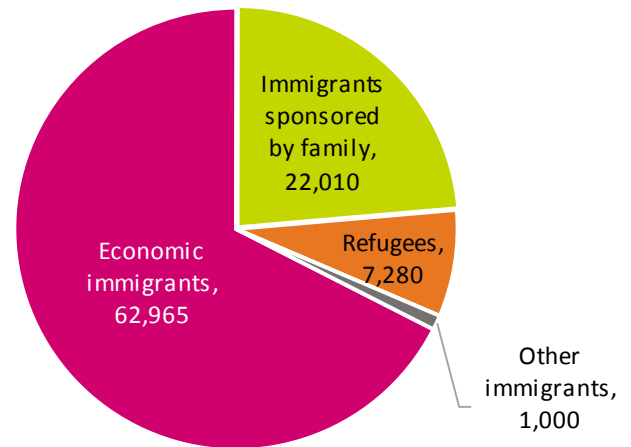

Immigrant Population in Calgary, 2016

In 2016, there were 404,700 immigrants in Calgary, representing 29% of the population.

Period of Immigration

¹ This is a time period of only five years.

Admission Category of Recent Immigrants*

Number of Non-Permanent Residents

27,165

Top Countries of Birth

Recent Immigrants*

All Immigrants

Unable to Speak English or French

Recent Immigrants*

7%