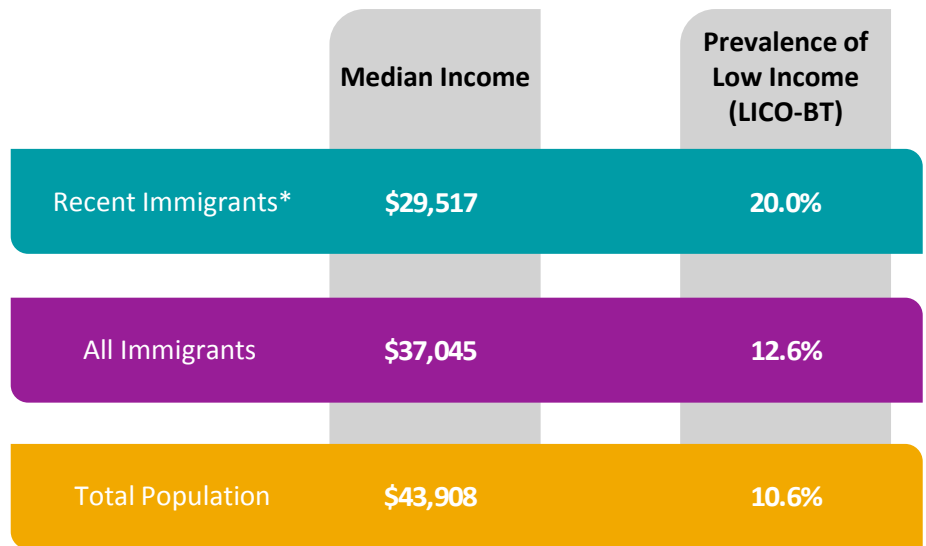

Immigrant Population in Calgary, 2016

Labour Force Participation

Income

Tenure

Housing Indicators

² Refers to dwellings that do not have enough bedrooms for the size and composition of the household. Also known as 'crowding'.

³ Refers to households that spend 30 per cent or more of their total income on shelter costs.