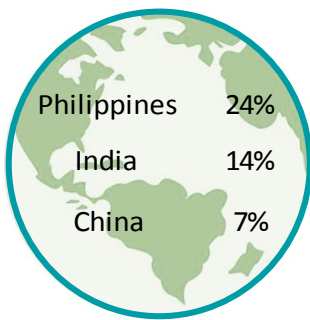

Immigrant Population in Calgary, 2016

In 2016, there were 404,700 immigrants in Calgary, representing 29% of the population.

Period of Immigration

¹ This is a time period of only five years.

Admission Category of Recent Immigrants*

Number of Non-Permanent Residents

27,165

Top Countries of Birth

Recent Immigrants*

All Immigrants

Unable to Speak English or French

Recent Immigrants*

7%