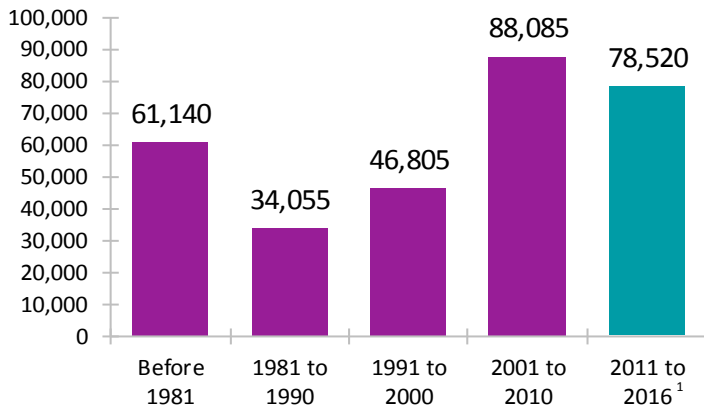

# Immigrant Population in Edmonton, 2016

In 2016, there were 308,605 immigrants in Edmonton, representing 24% of the population.

## Period of Immigration

<sup>1</sup> This is a time period of only five years.

## Admission Category of Recent Immigrants\*