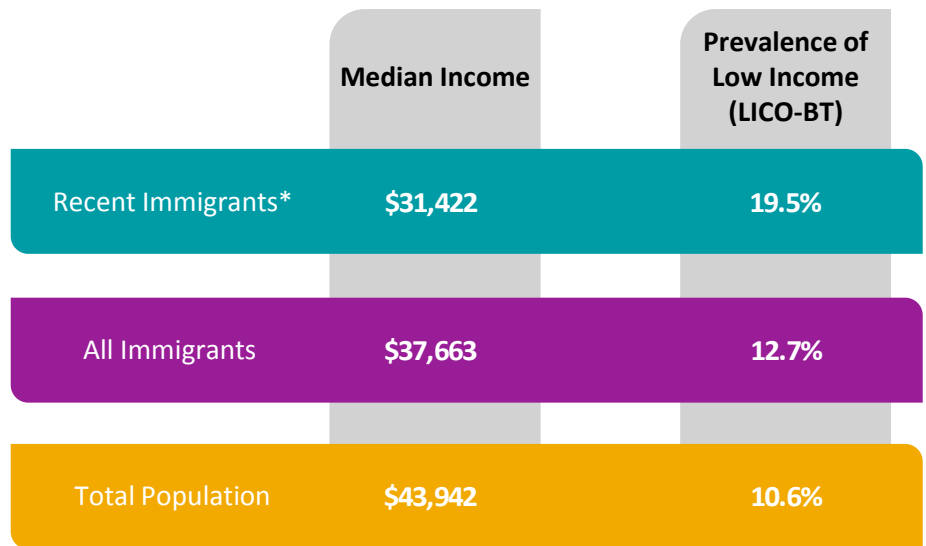

Immigrant Population in Edmonton, 2016

Labour Force Participation

Income

Tenure

Housing Indicators

² Refers to dwellings that do not have enough bedrooms for the size and composition of the household. Also known as 'crowding'.

³ Refers to households that spend 30 per cent or more of their total income on shelter costs.