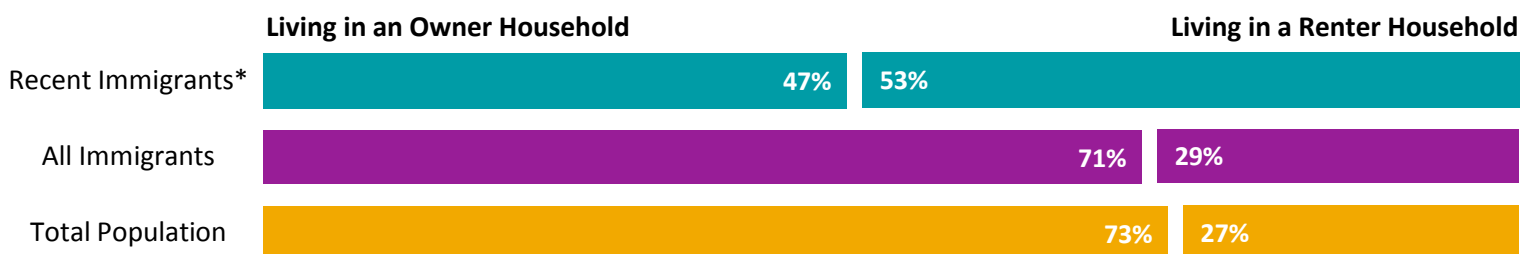

Immigrant Population in Edmonton, 2016

Labour Force Participation

Income

Tenure

Housing Indicators

² Refers to dwellings that do not have enough bedrooms for the size and composition of the household. Also known as 'crowding'.

³ Refers to households that spend 30 per cent or more of their total income on shelter costs.