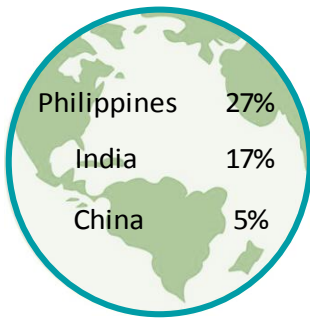

Top Countries of Birth

Recent Immigrants*