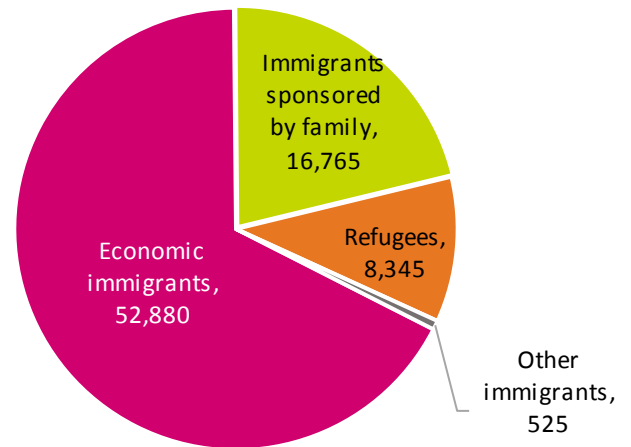

Admission Category of Recent Immigrants*

Number of Non-Permanent Residents

28,370