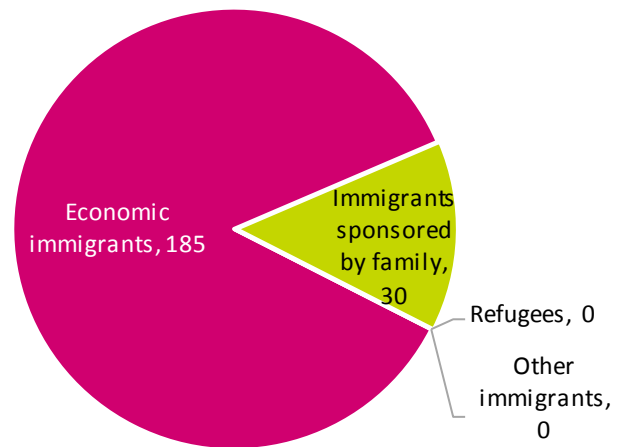

Immigrant Population in Jasper, 2016

In 2016, there were 600 immigrants in Jasper, representing 17% of the population.

Period of Immigration

¹ This is a time period of only five years.

Admission Category of Recent Immigrants*

Number of Non-Permanent Residents

145

Top Countries of Birth

Recent Immigrants*

All Immigrants

Unable to Speak English or French

Recent Immigrants*

0%