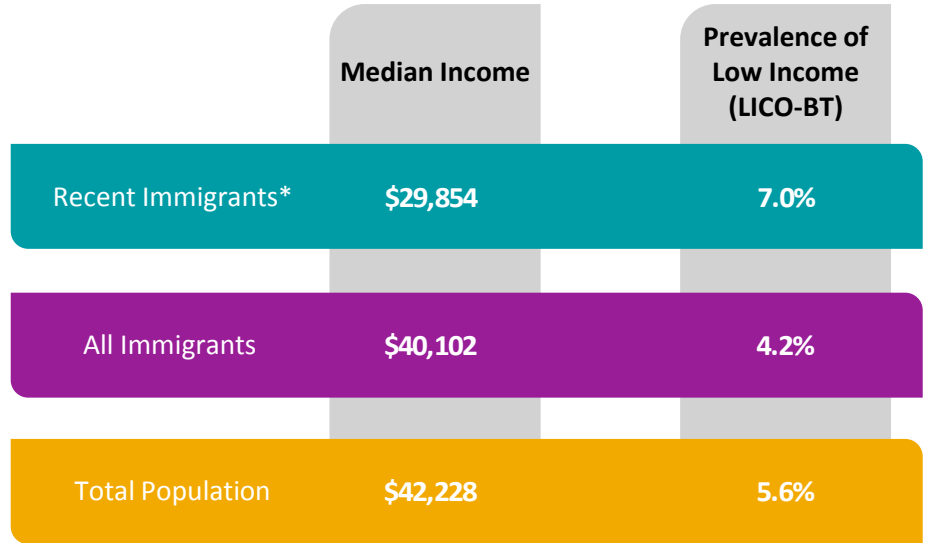

Immigrant Population in Jasper, 2016

In 2016, there were 600 immigrants in Jasper, representing 17% of the population.

Period of Immigration

¹ This is a time period of only five years.

Admission Category of Recent Immigrants*

64%

12%

Total Population

59%

* Recent immigrants arrived in Canada in the five-year period between 2011 and 2016. Data is for the geographic area of the Jasper Population Centre.

Immigrant Population in Jasper, 2016

Labour Force Participation

Income

Tenure

Housing Indicators

² Refers to dwellings that do not have enough bedrooms for the size and composition of the household. Also known as 'crowding'.

³ Refers to households that spend 30 per cent or more of their total income on shelter costs.