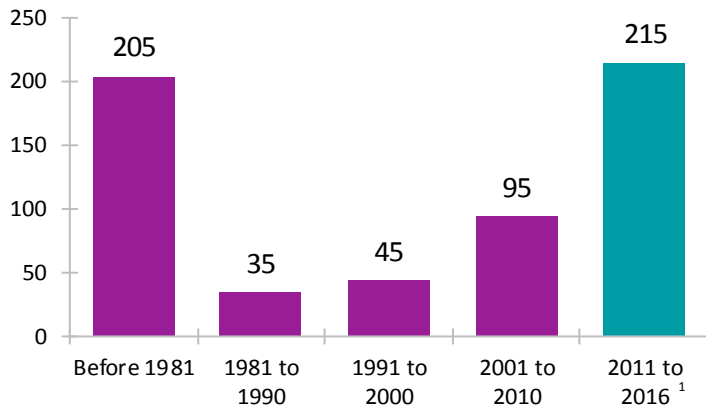

Immigrant Population in Jasper, 2016

In 2016, there were 600 immigrants in Jasper, representing 17% of the population.

Period of Immigration

¹ This is a time period of only five years.

Admission Category of Recent Immigrants*

Number of Non-Permanent Residents

145

Top Countries of Birth

Recent Immigrants*

All Immigrants

Unable to Speak English or French

Recent Immigrants*

0%