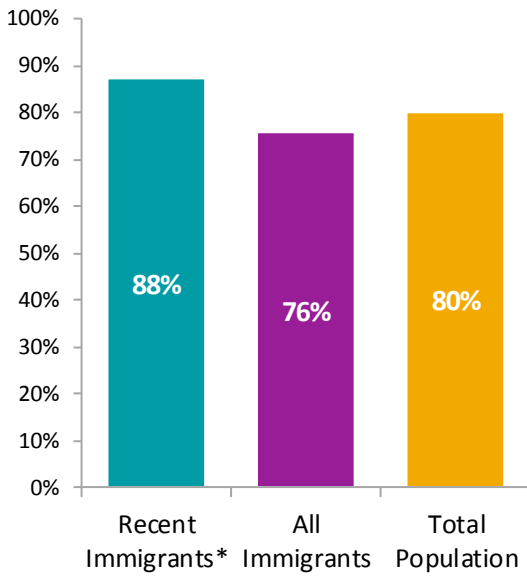

Immigrant Population in Jasper, 2016

In 2016, there were 600 immigrants in Jasper, representing 17% of the population.

Period of Immigration

¹ This is a time period of only five years.

Admission Category of Recent Immigrants*

Non-Permanent Residents

59%

Completed Post Secondary

8%

Recent Immigrants*

80%

15%

All Immigrants

64%

12%

Total Population

59%

* Recent immigrants arrived in Canada in the five-year period between 2011 and 2016. Data is for the geographic area of the Jasper Population Centre.

Immigrant Population in Jasper, 2016

Labour Force Participation

Income

Tenure

Housing Indicators

² Refers to dwellings that do not have enough bedrooms for the size and composition of the household. Also known as 'crowding'.

³ Refers to households that spend 30 per cent or more of their total income on shelter costs.