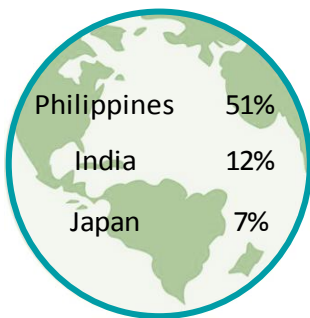

Immigrant Population in Jasper, 2016

In 2016, there were 600 immigrants in Jasper, representing 17% of the population.

Period of Immigration

¹ This is a time period of only five years.

Admission Category of Recent Immigrants*

Number of Non-Permanent Residents

145

Top Countries of Birth

Recent Immigrants*

All Immigrants

Unable to Speak English or French

Recent Immigrants*

0%