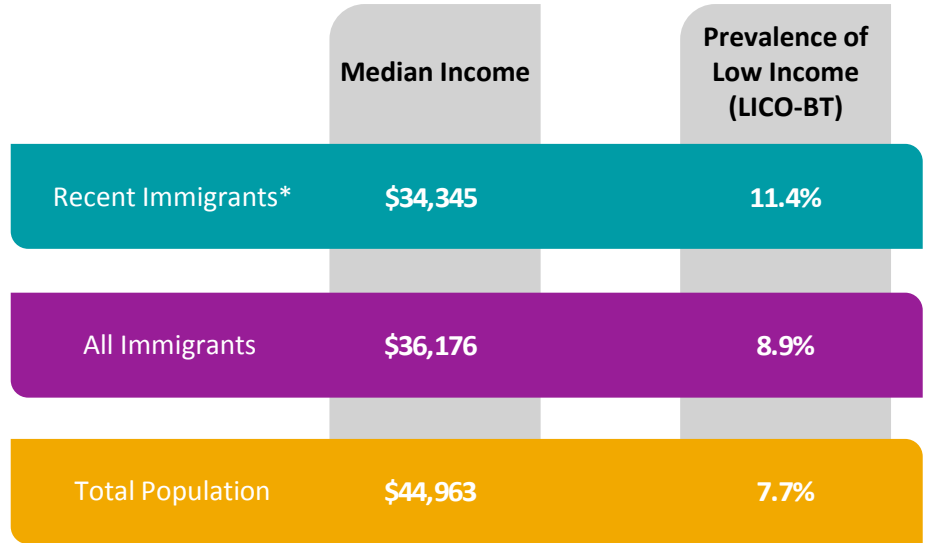

Immigrant Population in Lloydminster, 2016

Labour Force Participation

Income

Tenure

Housing Indicators

² Refers to dwellings that do not have enough bedrooms for the size and composition of the household. Also known as 'crowding'.

³ Refers to households that spend 30 per cent or more of their total income on shelter costs.