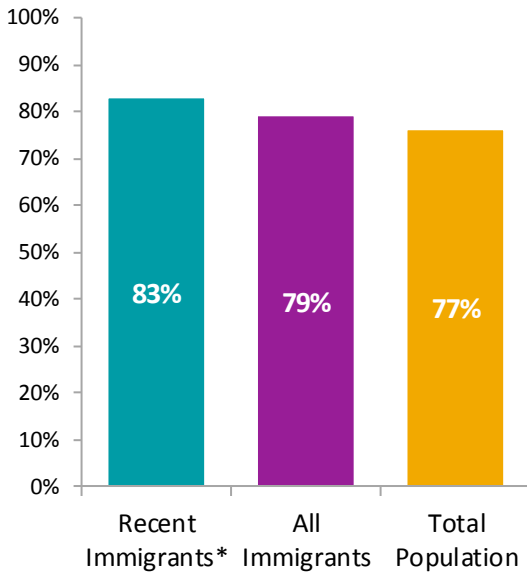

Immigrant Population in Lloydminster, 2016

Labour Force Participation