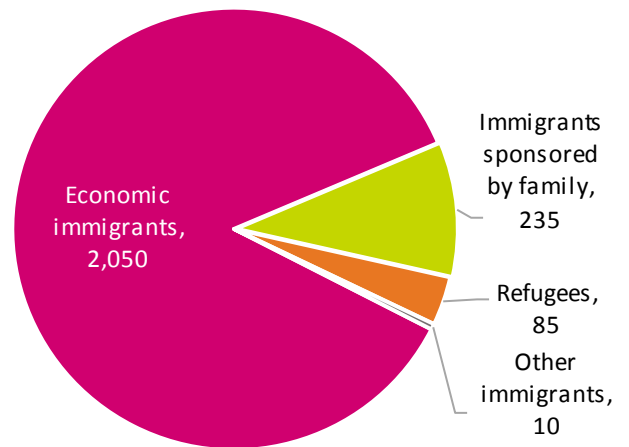

Immigrant Population in Lloydminster, 2016

In 2016, there were 4,490 immigrants in Lloydminster, representing 13% of the population.

Period of Immigration

¹ This is a time period of only five years.

Admission Category of Recent Immigrants*

Number of Non-Permanent Residents

515

Top Countries of Birth

Recent Immigrants*

All Immigrants

Unable to Speak English or French

Recent Immigrants*

1%