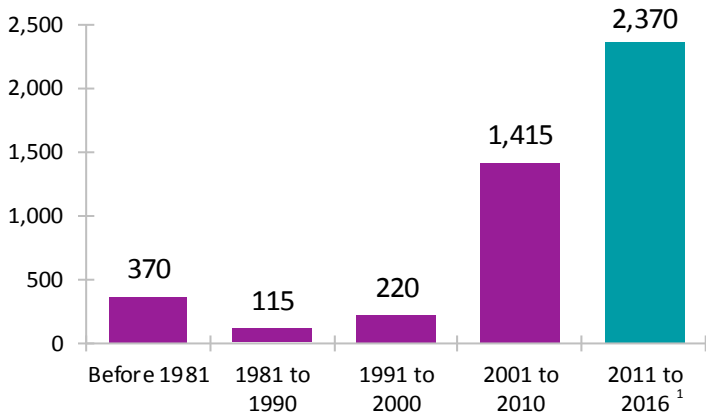

Immigrant Population in Lloydminster, 2016

In 2016, there were 4,490 immigrants in Lloydminster, representing 13% of the population.

Period of Immigration

¹ This is a time period of only five years.

Admission Category of Recent Immigrants*

Number of Non-Permanent Residents

515

Top Countries of Birth

Recent Immigrants*

All Immigrants

Unable to Speak English or French

Recent Immigrants*

1%