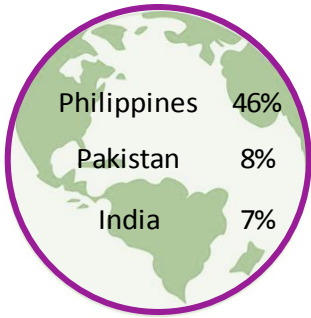

Immigrant Population in Lloydminster, 2016

In 2016, there were 4,490 immigrants in Lloydminster, representing 13% of the population.

Period of Immigration

¹ This is a time period of only five years.

Admission Category of Recent Immigrants*

Number of Non-Permanent Residents

515

Top Countries of Birth

Recent Immigrants*

All Immigrants

Unable to Speak English or French

Recent Immigrants*

1%