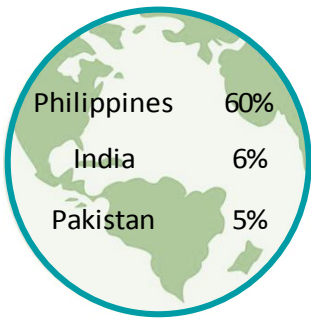

Immigrant Population in Lloydminster, 2016

In 2016, there were 4,490 immigrants in Lloydminster, representing 13% of the population.

Period of Immigration

¹ This is a time period of only five years.

Admission Category of Recent Immigrants*

Number of Non-Permanent Residents

515

Top Countries of Birth

Recent Immigrants*

All Immigrants

Unable to Speak English or French

Recent Immigrants*

1%