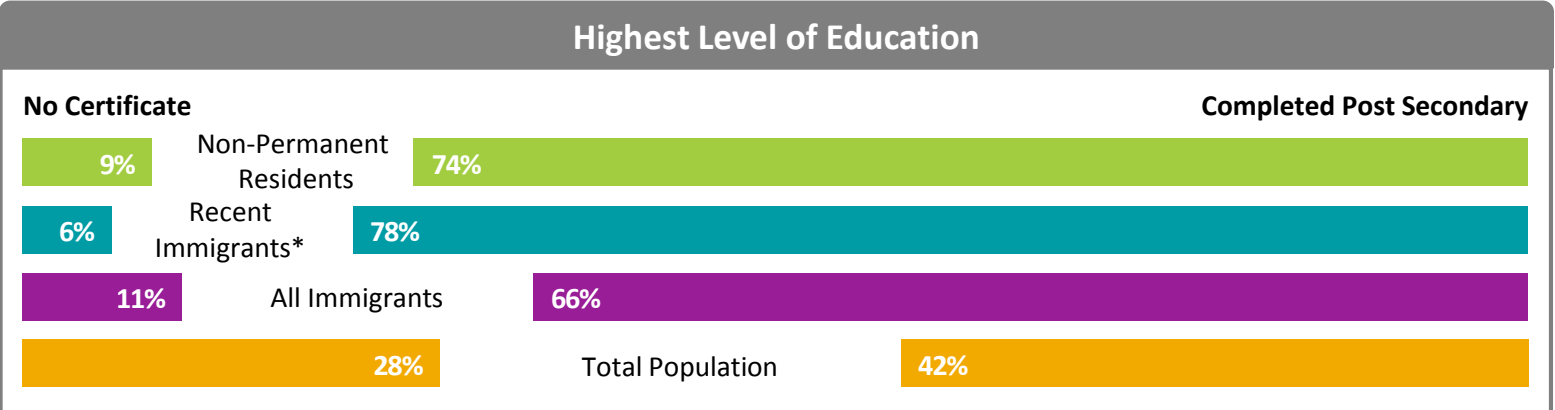

Immigrant Population in Portage la Prairie, 2016

In 2016, there were 810 immigrants in Portage la Prairie, representing 6% of the population.

Number of Non-Permanent Residents 145

* Recent immigrants arrived in Canada in the five-year period between 2011 and 2016. Data is for the geographic area of the Portage la Prairie Census Agglomeration.

Immigrant Population in Portage la Prairie, 2016

Labour Force Participation

Income

Tenure

Housing Indicators

² Refers to dwellings that do not have enough bedrooms for the size and composition of the household. Also known as 'crowding'.