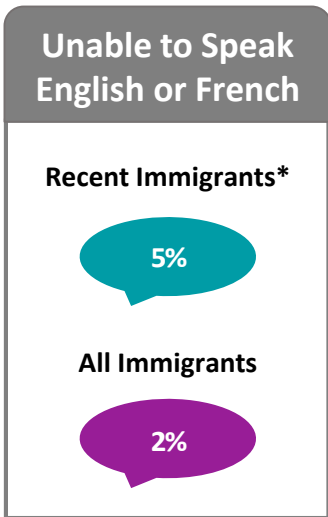

Immigrant Population in Portage la Prairie, 2016

In 2016, there were 810 immigrants in Portage la Prairie, representing 6% of the population.

Number of Non-Permanent Residents 145

* Recent immigrants arrived in Canada in the five-year period between 2011 and 2016. Data is for the geographic area of the Portage la Prairie Census Agglomeration.

Immigrant Population in Portage la Prairie, 2016

Labour Force Participation

Income

Tenure

Housing Indicators

² Refers to dwellings that do not have enough bedrooms for the size and composition of the household. Also known as 'crowding'.