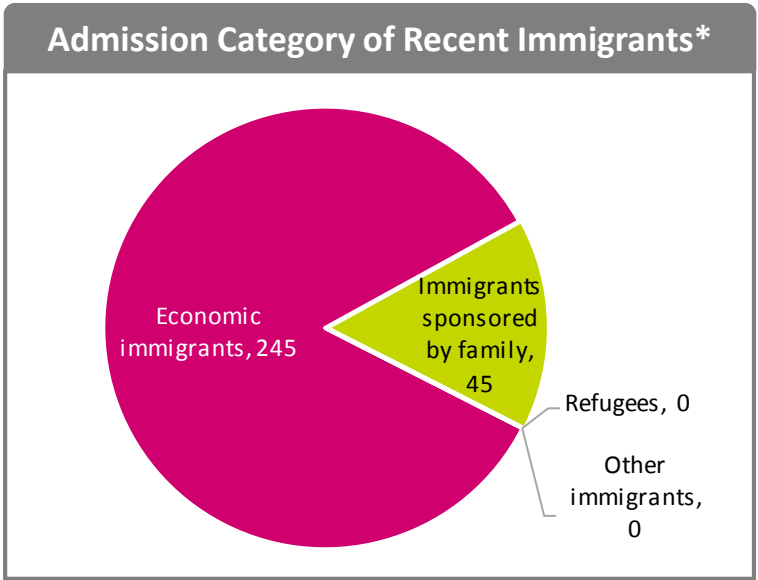

Immigrant Population in Portage la Prairie, 2016

In 2016, there were 810 immigrants in Portage la Prairie, representing 6% of the population.

Number of Non-Permanent Residents 145

* Recent immigrants arrived in Canada in the five-year period between 2011 and 2016. Data is for the geographic area of the Portage la Prairie Census Agglomeration.

Immigrant Population in Portage la Prairie, 2016

Labour Force Participation

Income

Tenure

Housing Indicators

² Refers to dwellings that do not have enough bedrooms for the size and composition of the household. Also known as 'crowding'.