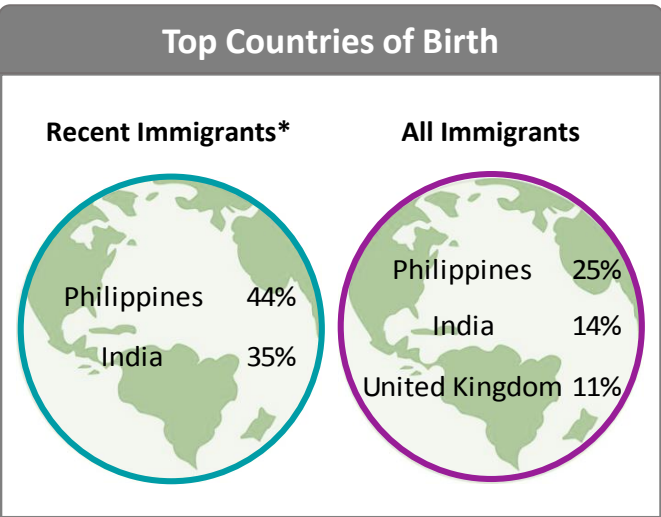

Immigrant Population in Portage la Prairie, 2016

In 2016, there were 810 immigrants in Portage la Prairie, representing 6% of the population.

Number of Non-Permanent Residents 145

* Recent immigrants arrived in Canada in the five-year period between 2011 and 2016. Data is for the geographic area of the Portage la Prairie Census Agglomeration.