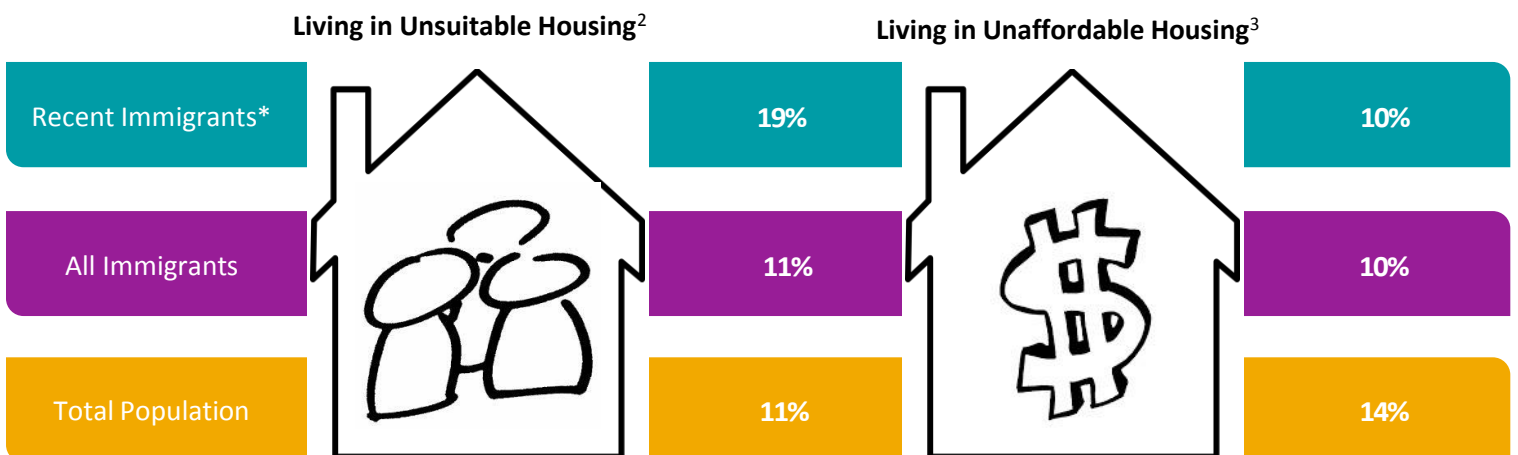

Immigrant Population in Portage la Prairie, 2016

In 2016, there were 810 immigrants in Portage la Prairie, representing 6% of the population.

Number of Non-Permanent Residents 145

* Recent immigrants arrived in Canada in the five-year period between 2011 and 2016. Data is for the geographic area of the Portage la Prairie Census Agglomeration.

Immigrant Population in Portage la Prairie, 2016

Labour Force Participation

Income

Tenure

Housing Indicators

² Refers to dwellings that do not have enough bedrooms for the size and composition of the household. Also known as 'crowding'.

³ Refers to households that spend 30 per cent or more of their total income on shelter costs.