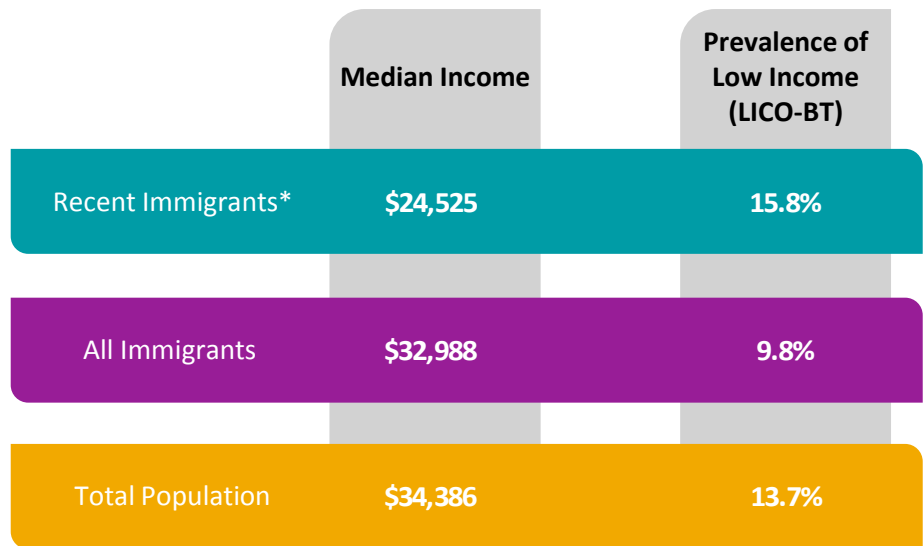

Immigrant Population in Portage la Prairie, 2016

In 2016, there were 810 immigrants in Portage la Prairie, representing 6% of the population.

Number of Non-Permanent Residents 145

* Recent immigrants arrived in Canada in the five-year period between 2011 and 2016. Data is for the geographic area of the Portage la Prairie Census Agglomeration.

Immigrant Population in Portage la Prairie, 2016

Labour Force Participation

Income

Tenure

Housing Indicators

² Refers to dwellings that do not have enough bedrooms for the size and composition of the household. Also known as 'crowding'.

³ Refers to households that spend 30 per cent or more of their total income on shelter costs.