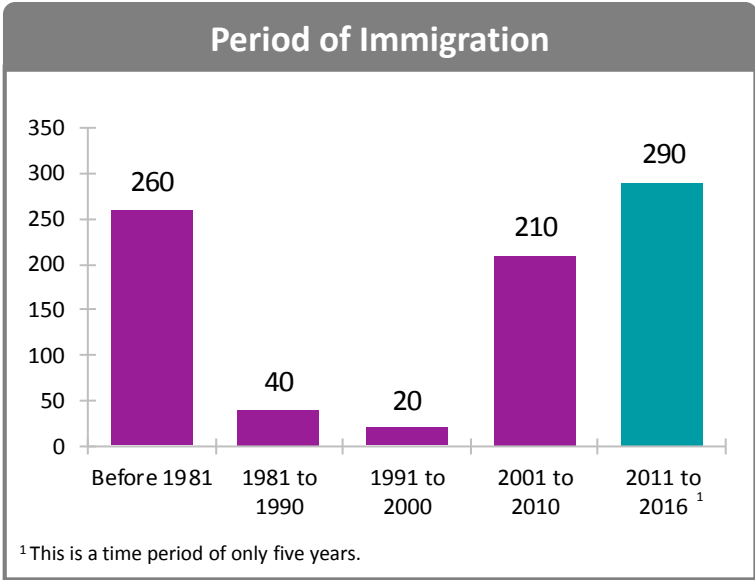

Immigrant Population in Portage la Prairie, 2016

In 2016, there were 810 immigrants in Portage la Prairie, representing 6% of the population.

Number of Non-Permanent Residents 145

* Recent immigrants arrived in Canada in the five-year period between 2011 and 2016. Data is for the geographic area of the Portage la Prairie Census Agglomeration.

Immigrant Population in Portage la Prairie, 2016

Labour Force Participation

Income

Tenure

Housing Indicators

² Refers to dwellings that do not have enough bedrooms for the size and composition of the household. Also known as 'crowding'.