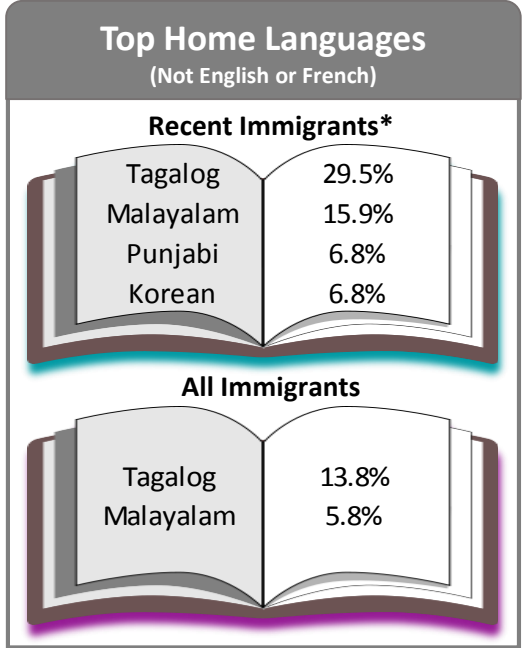

Immigrant Population in Portage la Prairie, 2016

In 2016, there were 810 immigrants in Portage la Prairie, representing 6% of the population.

Number of Non-Permanent Residents 145

* Recent immigrants arrived in Canada in the five-year period between 2011 and 2016. Data is for the geographic area of the Portage la Prairie Census Agglomeration.

Immigrant Population in Portage la Prairie, 2016

Labour Force Participation

Income

Tenure

Housing Indicators

² Refers to dwellings that do not have enough bedrooms for the size and composition of the household. Also known as 'crowding'.