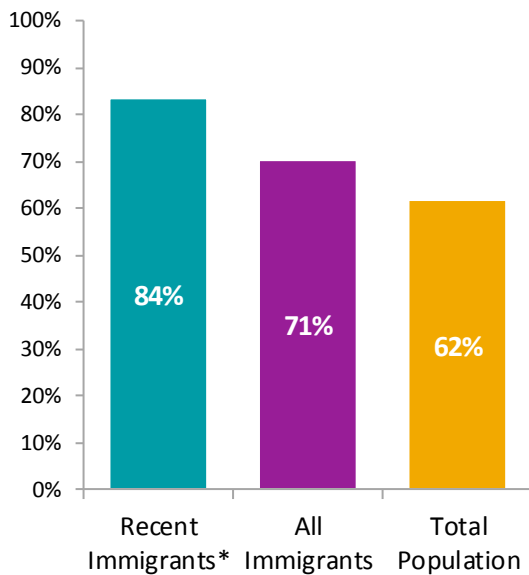

Immigrant Population in Portage la Prairie, 2016

In 2016, there were 810 immigrants in Portage la Prairie, representing 6% of the population.

Number of Non-Permanent Residents 145

* Recent immigrants arrived in Canada in the five-year period between 2011 and 2016. Data is for the geographic area of the Portage la Prairie Census Agglomeration.

Immigrant Population in Portage la Prairie, 2016

Labour Force Participation

Income

Tenure

Housing Indicators

² Refers to dwellings that do not have enough bedrooms for the size and composition of the household. Also known as 'crowding'.