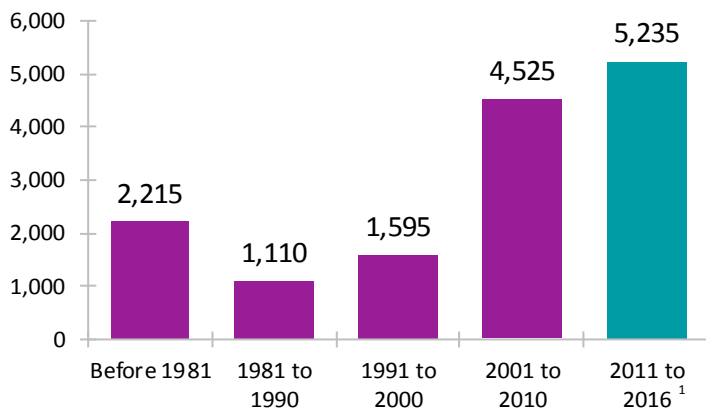

Immigrant Population in Red Deer, 2016

In 2016, there were 14,685 immigrants in Red Deer, representing 15% of the population.

Period of Immigration

¹ This is a time period of only five years.

Admission Category of Recent Immigrants*

Number of Non-Permanent Residents

1,395

Top Countries of Birth

Recent Immigrants*

All Immigrants

Unable to Speak English or French

Recent Immigrants*

5%

* Recent immigrants arrived in Canada in the five-year period between 2011 and 2016. Data is for the geographic area of the Red Deer Census Agglomeration.

Immigrant Population in Red Deer, 2016

Labour Force Participation