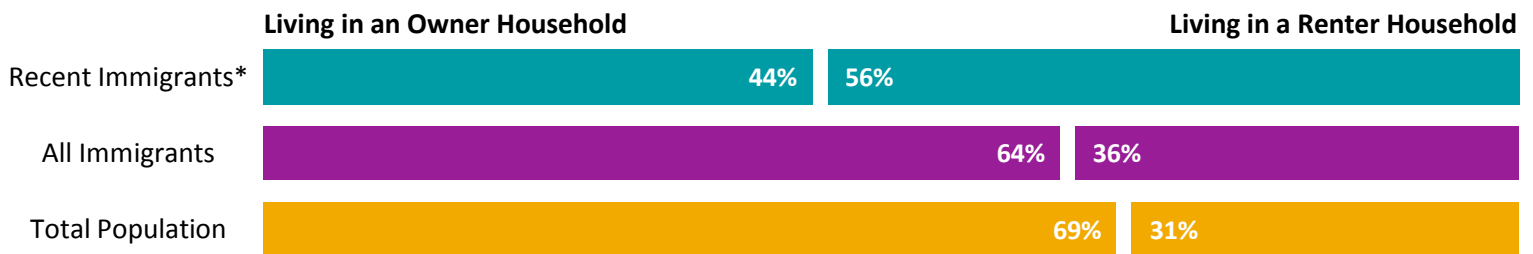

Immigrant Population in Red Deer, 2016

In 2016, there were 14,685 immigrants in Red Deer, representing 15% of the population.

Period of Immigration

¹ This is a time period of only five years.

Admission Category of Recent Immigrants*

* Recent immigrants arrived in Canada in the five-year period between 2011 and 2016. Data is for the geographic area of the Red Deer Census Agglomeration.

Immigrant Population in Red Deer, 2016

Labour Force Participation

Income

Tenure

Housing Indicators

² Refers to dwellings that do not have enough bedrooms for the size and composition of the household. Also known as 'crowding'.

³ Refers to households that spend 30 per cent or more of their total income on shelter costs.