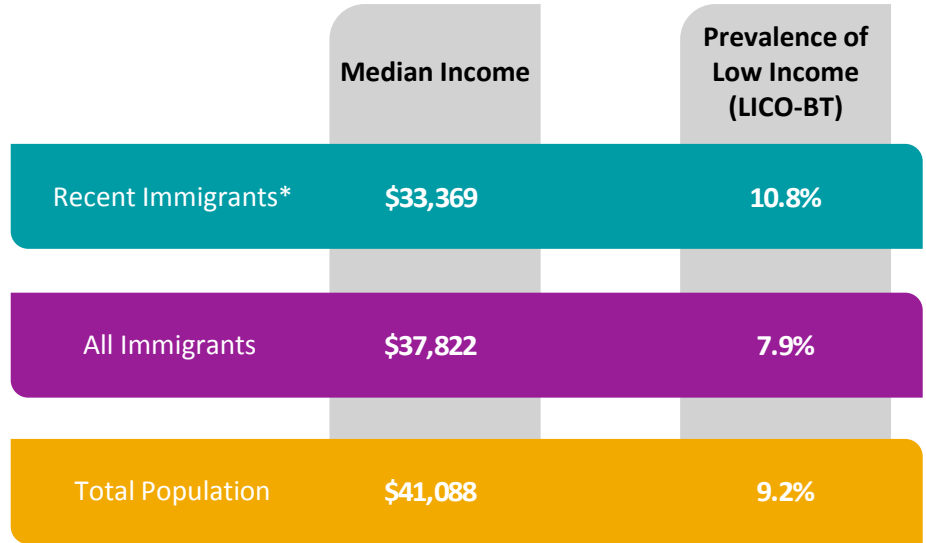

Immigrant Population in Red Deer, 2016

Labour Force Participation

Income

Tenure

Housing Indicators

² Refers to dwellings that do not have enough bedrooms for the size and composition of the household. Also known as 'crowding'.

³ Refers to households that spend 30 per cent or more of their total income on shelter costs.