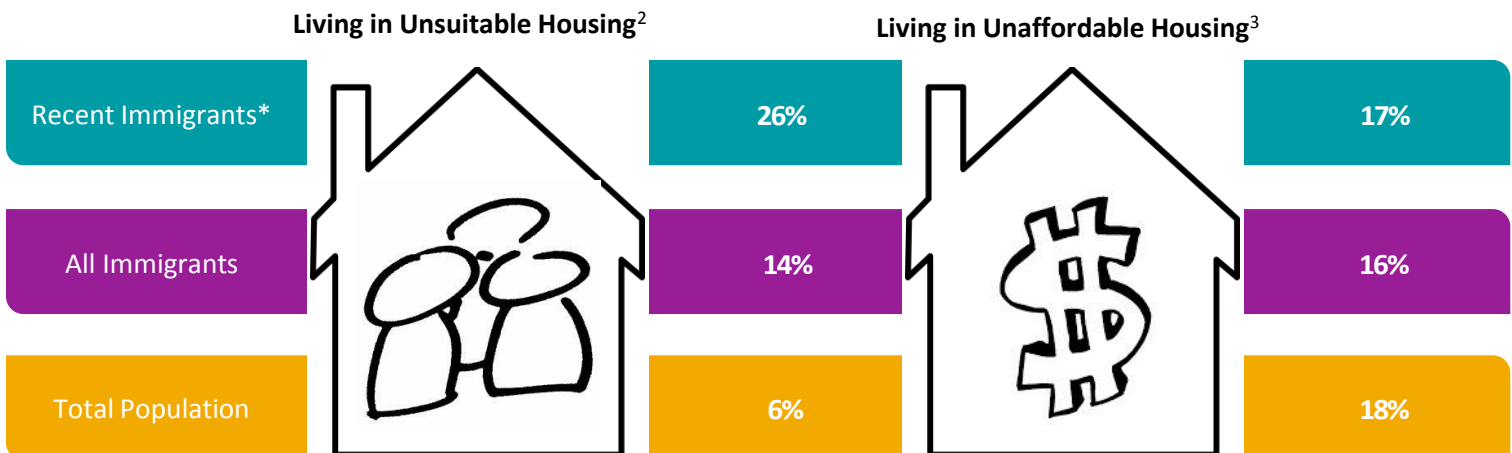

Immigrant Population in Red Deer, 2016

In 2016, there were 14,685 immigrants in Red Deer, representing 15% of the population.

Period of Immigration

¹ This is a time period of only five years.

Admission Category of Recent Immigrants*

* Recent immigrants arrived in Canada in the five-year period between 2011 and 2016. Data is for the geographic area of the Red Deer Census Agglomeration.

Immigrant Population in Red Deer, 2016

Labour Force Participation

Income

Tenure

Housing Indicators

² Refers to dwellings that do not have enough bedrooms for the size and composition of the household. Also known as 'crowding'.

³ Refers to households that spend 30 per cent or more of their total income on shelter costs.