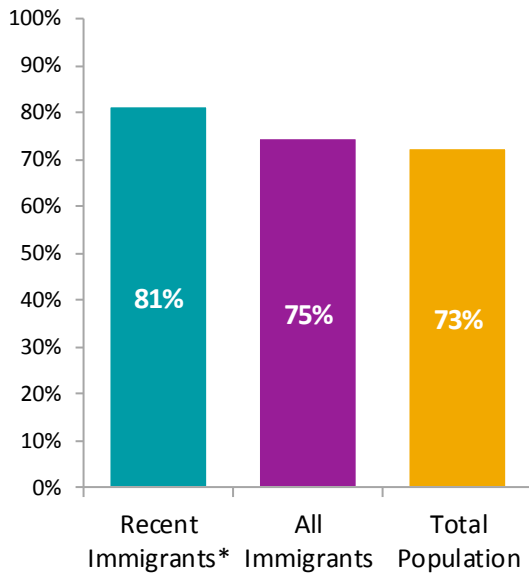

Immigrant Population in Red Deer, 2016

In 2016, there were 14,685 immigrants in Red Deer, representing 15% of the population.

Period of Immigration

¹ This is a time period of only five years.

Admission Category of Recent Immigrants*

Number of Non-Permanent Residents

1,395

Top Countries of Birth

Recent Immigrants*

All Immigrants

Unable to Speak English or French

Recent Immigrants*

5%

All Immigrants

4%

Top Home Languages (Not English or French)

Recent Immigrants*

All Immigrants

Highest Level of Education

No Certificate

Completed Post Secondary

* Recent immigrants arrived in Canada in the five-year period between 2011 and 2016. Data is for the geographic area of the Red Deer Census Agglomeration.

Immigrant Population in Red Deer, 2016

Labour Force Participation