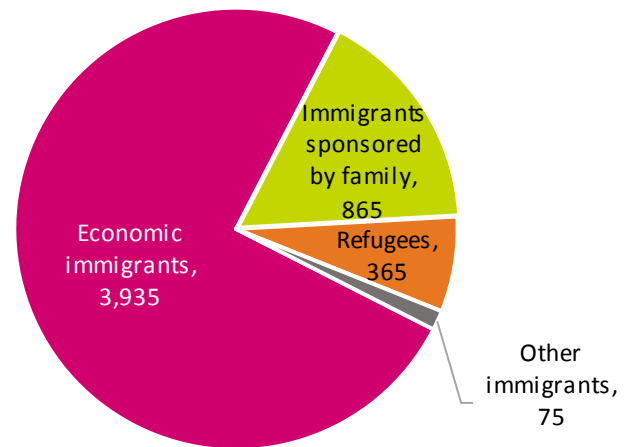

Immigrant Population in Red Deer, 2016

In 2016, there were 14,685 immigrants in Red Deer, representing 15% of the population.

Period of Immigration

¹ This is a time period of only five years.

Admission Category of Recent Immigrants*

Number of Non-Permanent Residents

1,395

Top Countries of Birth

Recent Immigrants*

All Immigrants

Unable to Speak English or French

Recent Immigrants*

5%