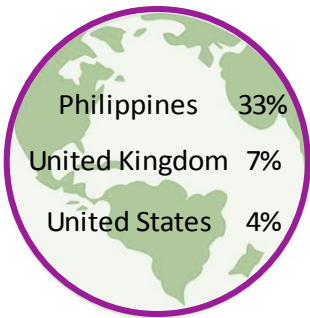

Immigrant Population in Red Deer, 2016

In 2016, there were 14,685 immigrants in Red Deer, representing 15% of the population.

Period of Immigration

¹ This is a time period of only five years.

Admission Category of Recent Immigrants*

Number of Non-Permanent Residents

1,395

Top Countries of Birth

Recent Immigrants*

All Immigrants

Unable to Speak English or French

Recent Immigrants*

5%

All Immigrants

4%

Top Home Languages (Not English or French)

Recent Immigrants*

All Immigrants

Highest Level of Education

No Certificate

Completed Post Secondary

* Recent immigrants arrived in Canada in the five-year period between 2011 and 2016. Data is for the geographic area of the Red Deer Census Agglomeration.

Immigrant Population in Red Deer, 2016

Labour Force Participation