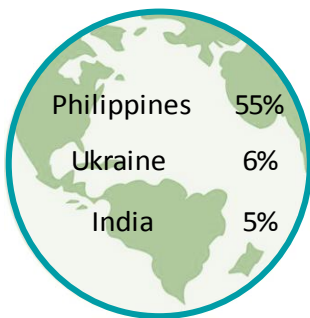

Immigrant Population in Red Deer, 2016

In 2016, there were 14,685 immigrants in Red Deer, representing 15% of the population.

Period of Immigration

¹ This is a time period of only five years.

Admission Category of Recent Immigrants*

Number of Non-Permanent Residents

1,395

Top Countries of Birth

Recent Immigrants*

All Immigrants

Unable to Speak English or French

Recent Immigrants*

5%

* Recent immigrants arrived in Canada in the five-year period between 2011 and 2016. Data is for the geographic area of the Red Deer Census Agglomeration.

Immigrant Population in Red Deer, 2016

Labour Force Participation