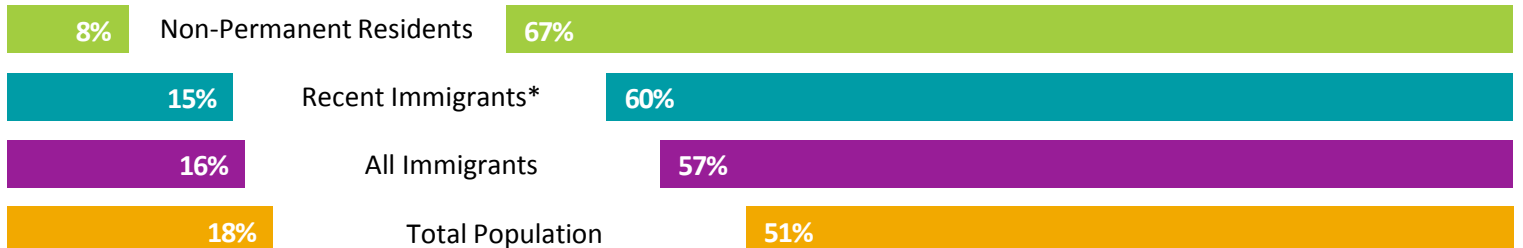

Immigrant Population in Red Deer, 2016

In 2016, there were 14,685 immigrants in Red Deer, representing 15% of the population.

Period of Immigration

¹ This is a time period of only five years.

Admission Category of Recent Immigrants*

All Immigrants

4%

Top Home Languages (Not English or French)

Recent Immigrants*

All Immigrants

Highest Level of Education

No Certificate

Completed Post Secondary