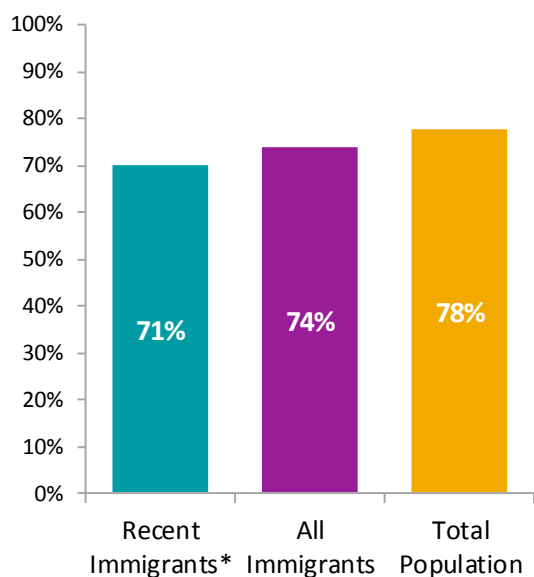

Immigrant Population in Wood Buffalo, 2016

Labour Force Participation