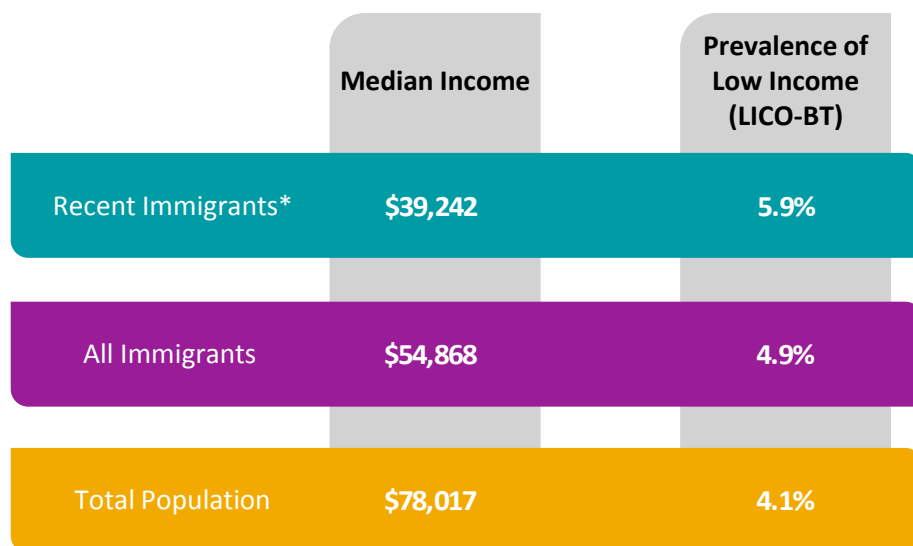

Immigrant Population in Wood Buffalo, 2016

Labour Force Participation

Income

Tenure

Housing Indicators

² Refers to dwellings that do not have enough bedrooms for the size and composition of the household. Also known as 'crowding'.

³ Refers to households that spend 30 per cent or more of their total income on shelter costs.