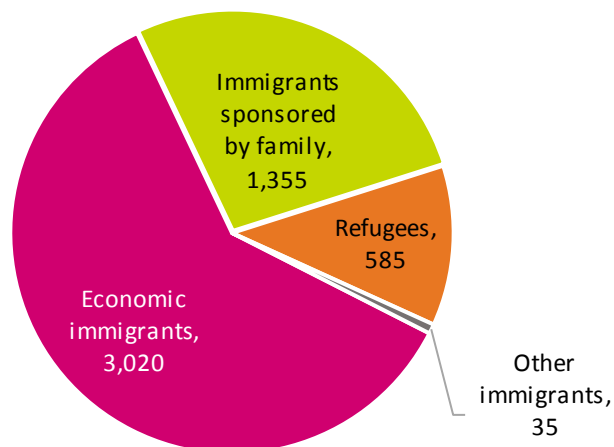

Immigrant Population in Wood Buffalo, 2016

In 2016, there were 15,870 immigrants in Wood Buffalo, representing 22% of the population.

Period of Immigration

¹ This is a time period of only five years.

Admission Category of Recent Immigrants*

Number of Non-Permanent Residents

1,435

Top Countries of Birth

Recent Immigrants*

All Immigrants

Unable to Speak English or French

Recent Immigrants*

6%