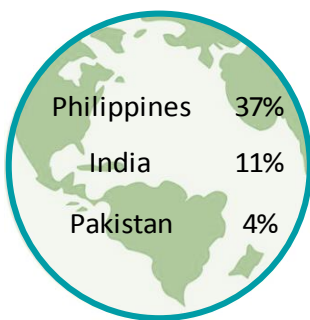

Immigrant Population in Wood Buffalo, 2016

In 2016, there were 15,870 immigrants in Wood Buffalo, representing 22% of the population.

Period of Immigration

¹ This is a time period of only five years.

Admission Category of Recent Immigrants*

Number of Non-Permanent Residents

1,435

Top Countries of Birth

Recent Immigrants*

All Immigrants

Unable to Speak English or French

Recent Immigrants*

6%