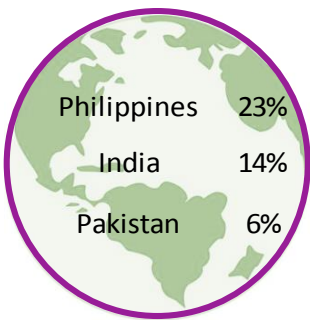

Immigrant Population in Wood Buffalo, 2016

In 2016, there were 15,870 immigrants in Wood Buffalo, representing 22% of the population.

Period of Immigration

¹ This is a time period of only five years.

Admission Category of Recent Immigrants*

Number of Non-Permanent Residents

1,435

Top Countries of Birth

Recent Immigrants*

All Immigrants

Unable to Speak English or French

Recent Immigrants*

6%