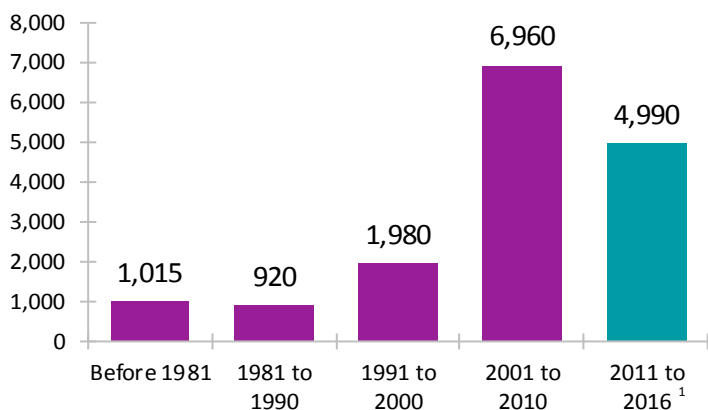

Immigrant Population in Wood Buffalo, 2016

In 2016, there were 15,870 immigrants in Wood Buffalo, representing 22% of the population.

Period of Immigration

¹ This is a time period of only five years.

Admission Category of Recent Immigrants*

Number of Non-Permanent Residents

1,435

Top Countries of Birth

Recent Immigrants*

All Immigrants

Unable to Speak English or French

Recent Immigrants*

6%