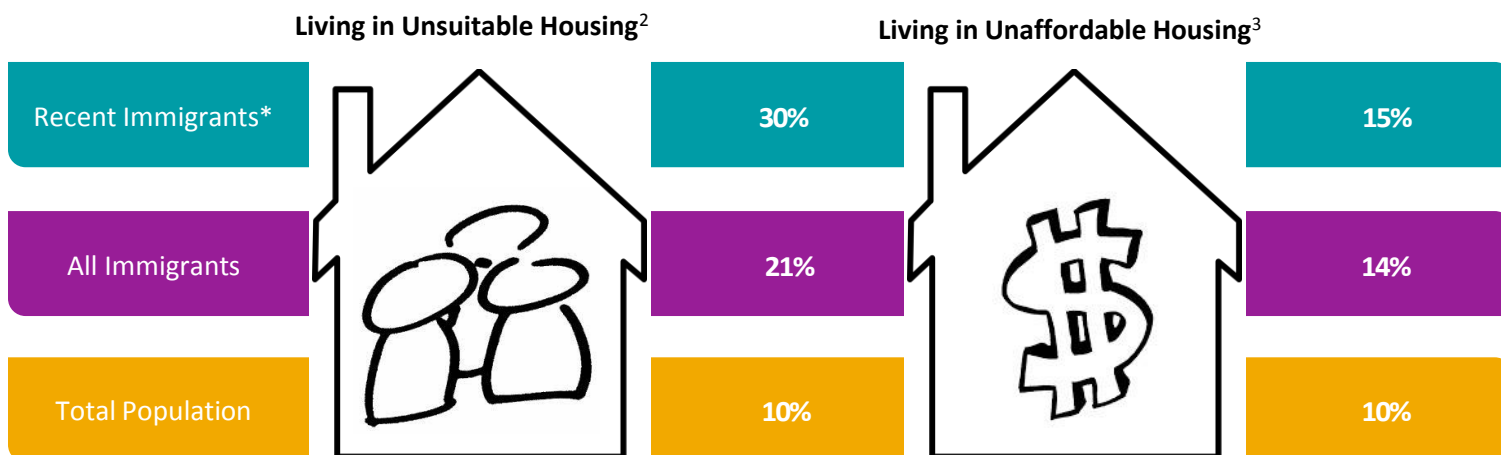

Immigrant Population in Wood Buffalo, 2016

In 2016, there were 15,870 immigrants in Wood Buffalo, representing 22% of the population.

Period of Immigration

¹ This is a time period of only five years.

Admission Category of Recent Immigrants*

* Recent immigrants arrived in Canada in the five-year period between 2011 and 2016. Data is for the geographic area of the census subdivision for the specialized municipality of Wood Buffalo.

Immigrant Population in Wood Buffalo, 2016

Labour Force Participation

Income

Tenure

Housing Indicators

² Refers to dwellings that do not have enough bedrooms for the size and composition of the household. Also known as 'crowding'.

³ Refers to households that spend 30 per cent or more of their total income on shelter costs.