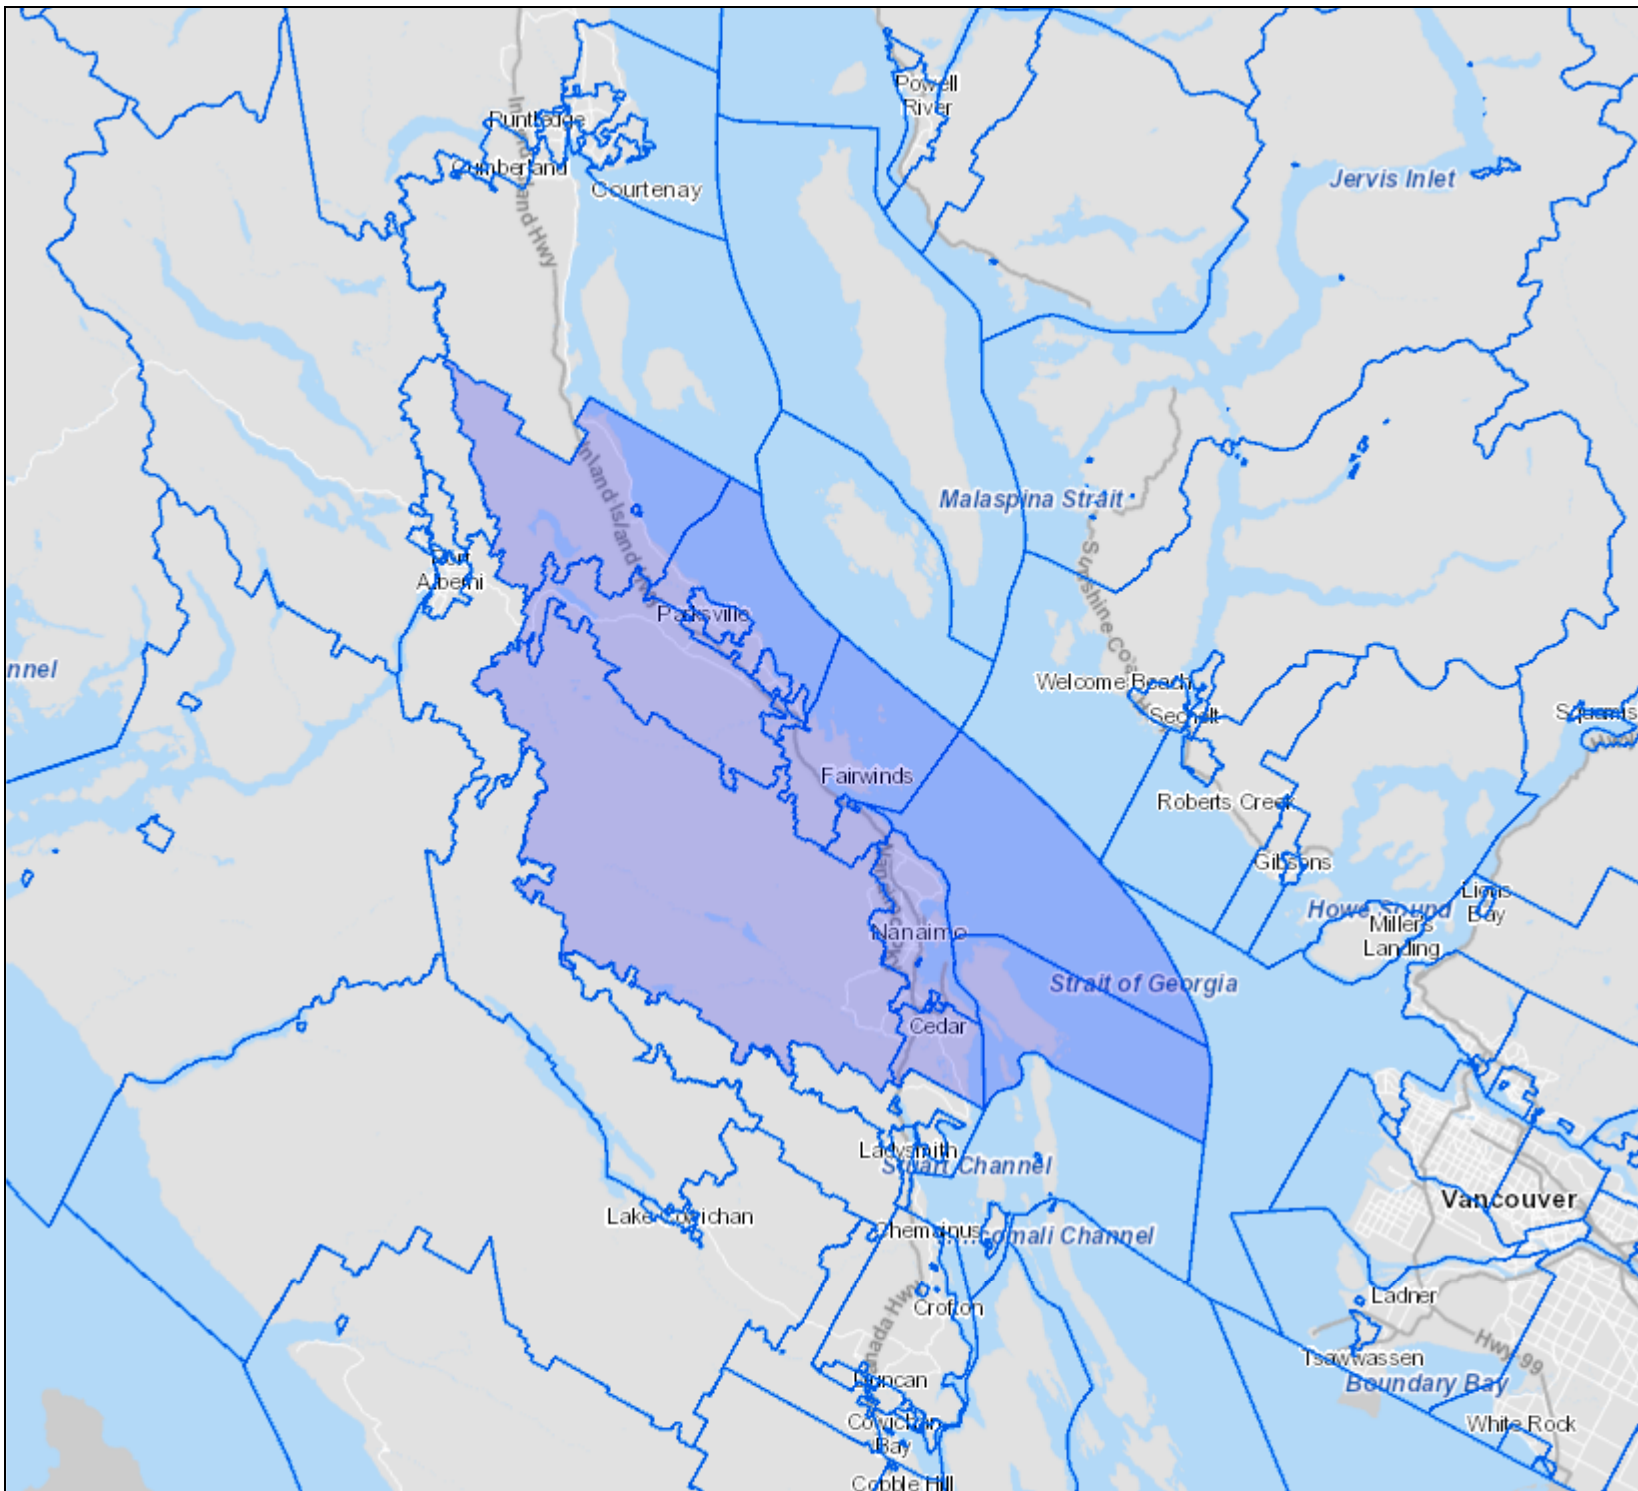

Nanaimo, Regional district [Census division], British Columbia

Census subdivisions

-  CSD
-  Population centre
-  Additional geography
-  Nanaimo, RD [CD], B.C.
-  Transmission line
-  Railway
-  Hydrography
-  Highway
-  Street

1:807,486