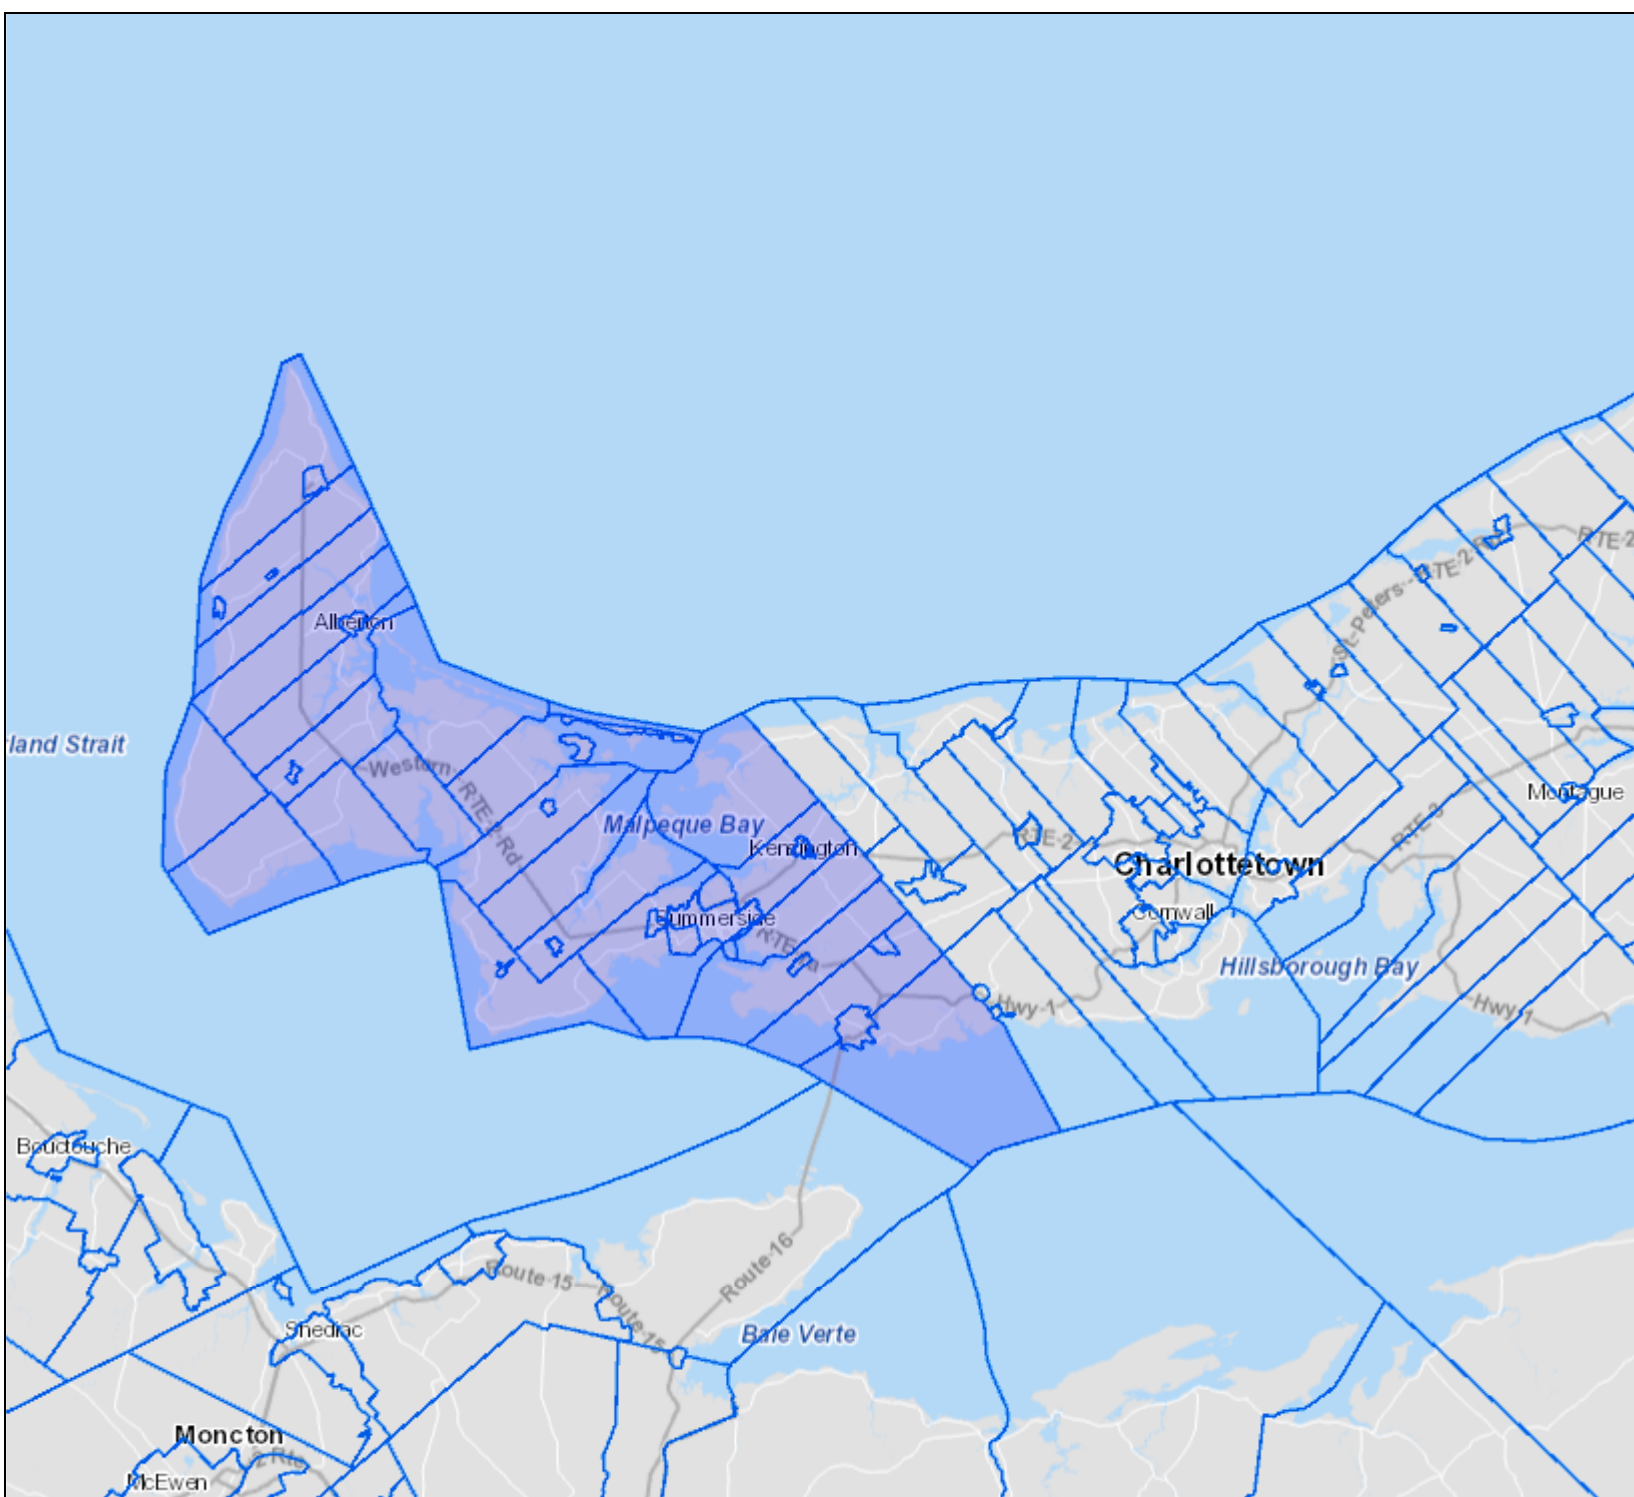

**Prince, County [Census division], Prince Edward Island**

Census subdivisions

-  CSD
-  Population centre
-  Additional geography
-  Prince, CTY [CD], P.E.I.
-  Transmission line
-  Railway
-  Hydrography
-  Highway
-  Street

1:807,486