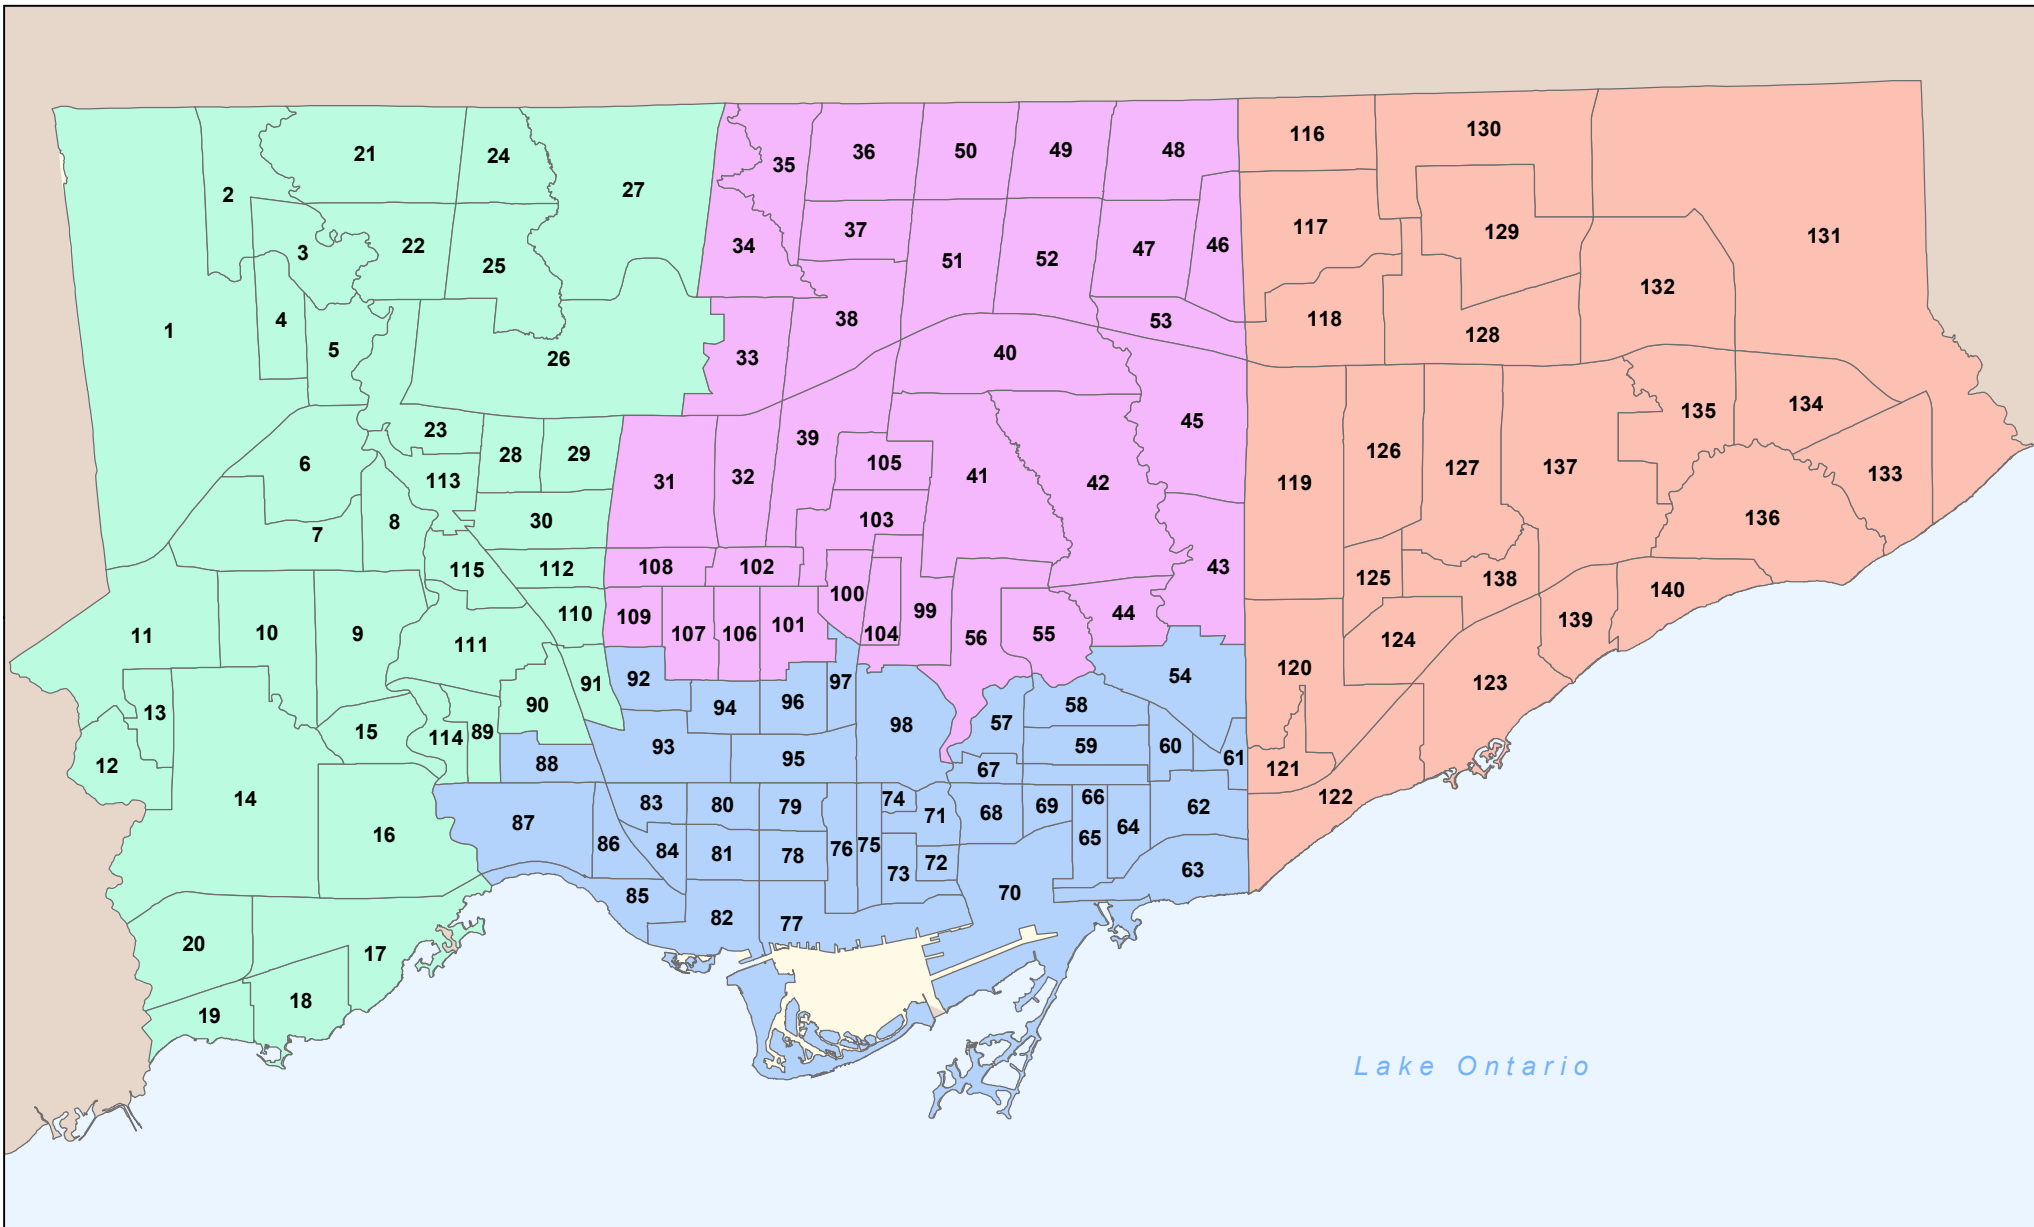

Toronto Local Immigration Partnership Quadrants

Local Immigration Partnership Quadrant

- East
- North
- South
- West

Note: numbers on map indicate neighbourhood number

Source: City of Toronto; Social Policy Analysis & Research.